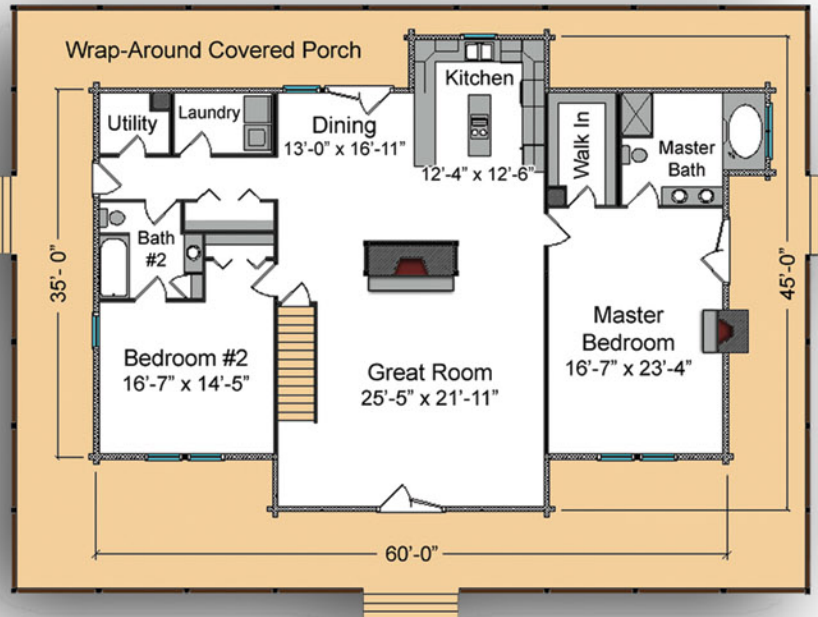

*The
Beechwood*

The Beechwood

Bedrooms: 4
Bath: 3

Square Footage

Total Heated
Living Space: 3,750 sq ft

1st Floor: 2,327 sq ft
2nd Floor: 1,423 sq ft

Porches: 1,929 sq ft

front elevation

left elevation

basement is optional

Main Floor

2nd Floor

Fireside Log Homes

Ellijay, GA office
P.O. Box 1136
516 River Street
Ellijay, GA 30540

800-521-5647

Asheville, NC office
360 Rockwood Rd.
Arden, NC 28704