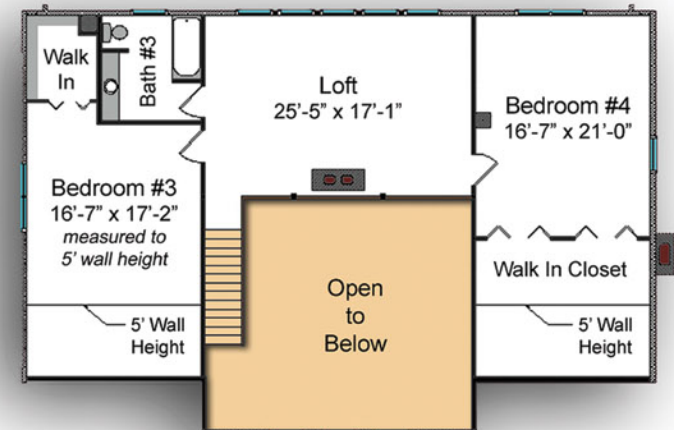

*The
Beechwood*

The Beechwood

Bedrooms: 4
Bath: 3

Square Footage

Total Heated
Living Space: 3,750 sq ft

1st Floor: 2,327 sq ft
2nd Floor: 1,423 sq ft

Porches: 1,929 sq ft

front elevation

left elevation

basement is optional

Main Floor

2nd Floor

Fireside Log Homes

Ellijay, GA office
P.O. Box 1136
516 River Street
Ellijay, GA 30540

800-521-5647

Asheville, NC office
360 Rockwood Rd.
Arden, NC 28704