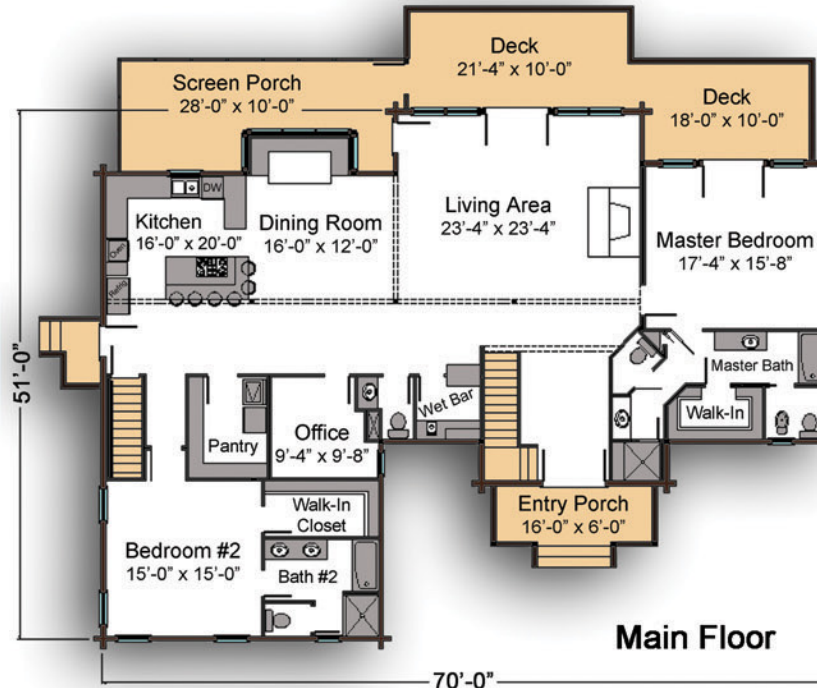

Fireside Log Homes

Ellijay, GA office
P.O. Box 1136
516 River Street
Ellijay, GA 30540

800-521-5647

Asheville, NC office
360 Rockwood Rd.
Arden, NC 28704

888-434-3463

www.firesideloghomes.com