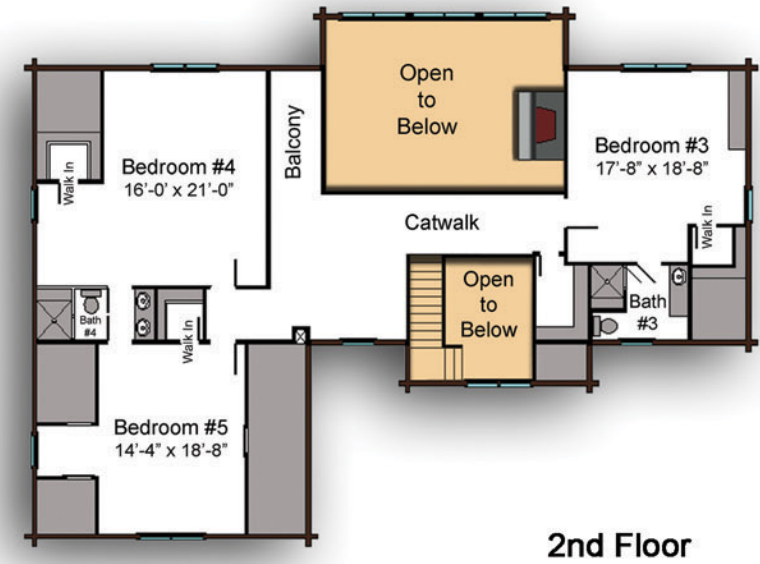

Fireside Log Homes

Ellijay, GA office
P.O. Box 1136
516 River Street
Ellijay, GA 30540

800-521-5647

Asheville, NC office
360 Rockwood Rd.
Arden, NC 28704

888-434-3463

www.firesideloghomes.com