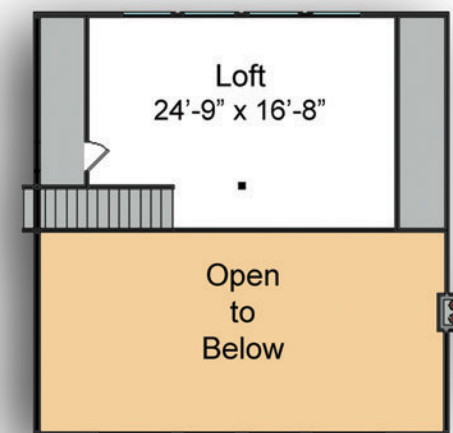

The North Face

Bedrooms: 3
Bath: 2

Square Footage

Total Heated
Living Space: 2,235 sq ft

1st Floor: 1,831 sq ft
2nd Floor: 404 sq ft

Covered
Porches: 260 sq ft
Decks: 786 sq ft

Main Floor

Loft Floor