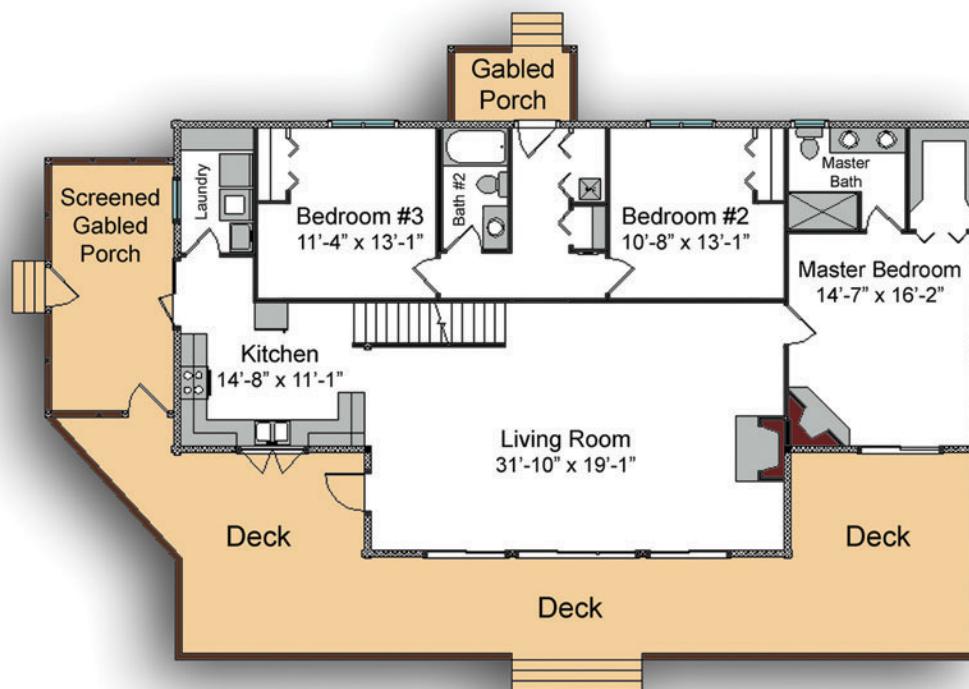

The North Face

Bedrooms: 3
Bath: 2

Square Footage

Total Heated
Living Space: 2,235 sq ft

1st Floor: 1,831 sq ft
2nd Floor: 404 sq ft

Covered
Porches: 260 sq ft
Decks: 786 sq ft

Main Floor

Loft Floor