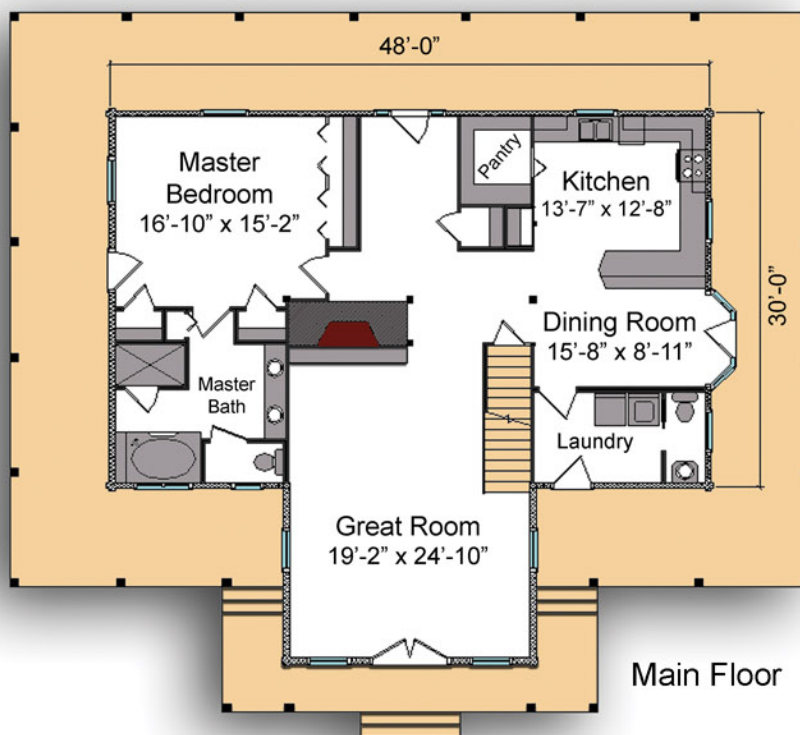

The Richmond

Bedrooms: 3
Bath: 2.5

Square Footage

Total Heated
Living Space: 2,929 sq ft

1st Floor: 1,752 sq ft
2nd Floor: 1,177 sq ft

Porches: 1,562 sq ft

Main Floor

Fireside Log Homes

Ellijay, GA office
P.O. Box 1136
516 River Street
Ellijay, GA 30540

800-521-5647

Asheville, NC office
360 Rockwood Rd.
Arden, NC 28704

888-434-3463

www.firesideloghomes.com