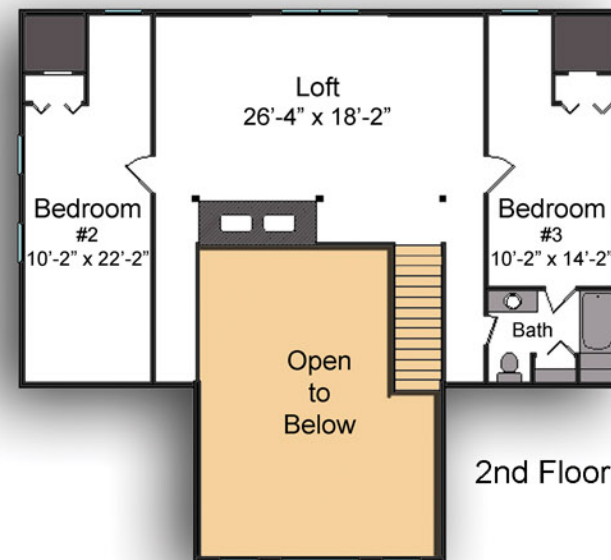

2nd Floor

Fireside Log Homes

Ellijay, GA office
P.O. Box 1136
516 River Street
Ellijay, GA 30540

800-521-5647

Asheville, NC office
360 Rockwood Rd.
Arden, NC 28704

888-434-3463

www.firesideloghomes.com